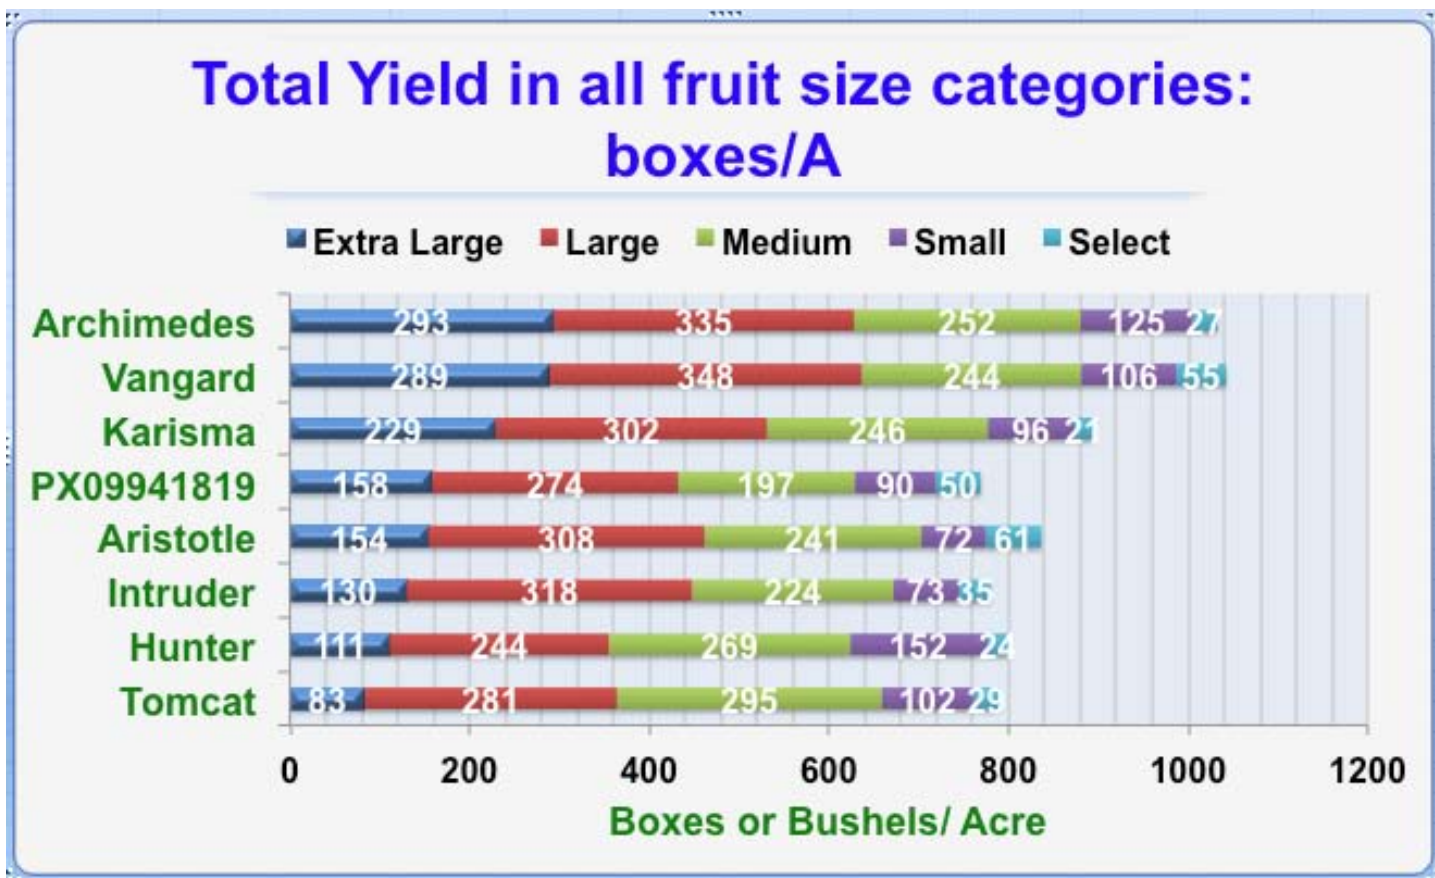

Table 2. Percent Marketable Large and Percent Marketable Yield (Extra Large + Large + Medium + Small + Select)

ID #	Variety	% Marketable Large¹	ID #	Variety	% Marketable²
4	Vanguard	59 a³	3	Karisma	96 a
1	Archimedes	53 a	1	Archimedes	95 ab
3	Karisma	52 a	7	Hunter	95 ab
2	PX09941819	50 ab	2	PX09941819	93 ab
5	Intruder	49 ab	6	Tomcat	92 abc
8	Aristotle	48 abc	5	Intruder	92 abc
6	Tomcat	39 bc	4	Vanguard	91 bc
7	Hunter	36 c	8	Aristotle	88 c
	LSD 0.05%	13			4

1. **% Marketable Large** = the number of Extra Large + Large fruit divided by the number of Extra Large + Large + Medium + Small + Select + Cull fruit times 100.
2. **% Marketable** = the number of Extra Large + Large + Medium + Small fruit divided by the number of Extra Large + Large + Medium + Small + Select + Cull fruit times 100.
3. Means followed by the same letter are not significantly different.

Following the chart are the 8 green pepper varieties in the trial. Use the ruler for a size reference