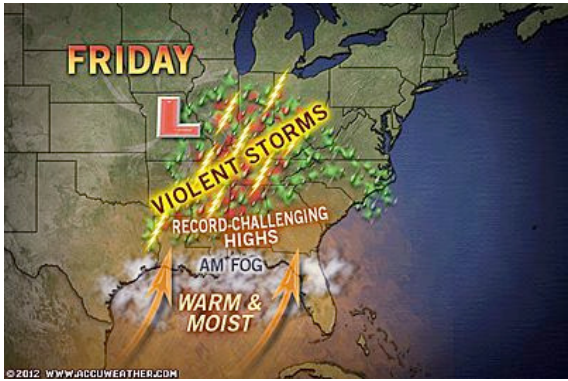

In this issue:

1. Severe Weather Potential for Friday

Severe Weather Potential for Friday

Vegetable, strawberry and fruit growers should play close attention to weather forecasts on Friday afternoon and early evening. The potential for severe thunderstorms with hail and isolated tornadoes exists for portions of the state especially southwest OH. With some field operations beginning in high tunnels and row covers in other crops, growers should be prepared for severe weather and high straight line winds. If severe storms develop, tornadoes are possible as warm, moist air from the south will clash almost head on with cold air from the northwest.

Map from Storm Prediction Center (above)

A strong low pressure area will track north near the OH IN border.

Weather map for Friday evening shows OH in the warm pocket

Keep your weather radio near by and your eyes to the sky and lets hope this forecast is like the winter outlook forecast.