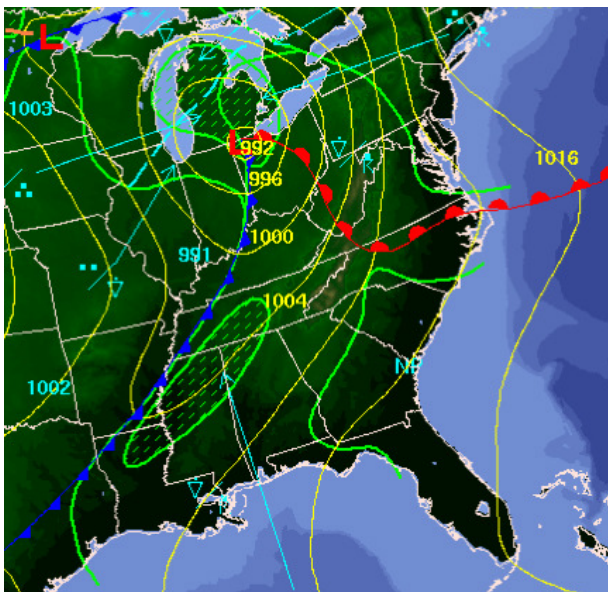

In this issue:

1. Severe Weather Potential for Friday

Severe Weather Potential for Friday

Vegetable, strawberry and fruit growers should play close attention to weather forecasts on Friday afternoon and early evening. The potential for severe thunderstorms with hail and isolated tornadoes exists for portions of the state especially southwest OH. With some field operations beginning in high tunnels and row covers in other crops, growers should be prepared for severe weather and high straight line winds. If severe storms develop, tornadoes are possible as warm, moist air from the south will clash almost head on with cold air from the northwest.

Map from Storm Prediction Center (above)

A strong low pressure area will track north near the OH IN border.

Weather map for Friday evening shows OH in the warm pocket

Keep your weather radio near by and your eyes to the sky and lets hope this forecast is like the winter outlook forecast.