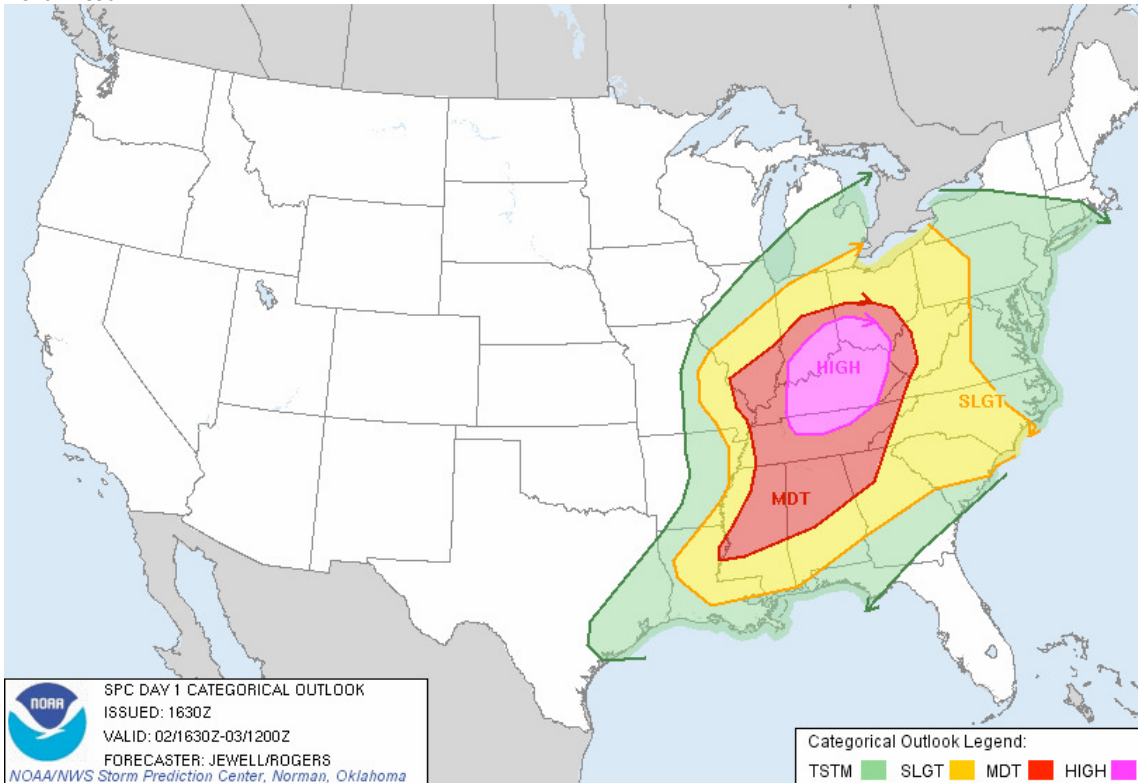

In this issue:

1. Severe Weather Potential for Friday

Severe Weather Potential for Friday

Vegetable, strawberry and fruit growers should play close attention to weather forecasts on Friday afternoon and early evening. The potential for severe thunderstorms with hail and isolated tornadoes exists for portions of the state especially southwest OH. With some field operations beginning in high tunnels and row covers in other crops, growers should be prepared for severe weather and high straight line winds. If severe storms develop, tornadoes are possible as warm, moist air from the south will clash almost head on with cold air from the northwest.

Map from Storm Prediction Center (above)

A strong low pressure area will track north near the OH IN border.

Weather map for Friday evening shows OH in the warm pocket

Keep your weather radio near by and your eyes to the sky and lets hope this forecast is like the winter outlook forecast.